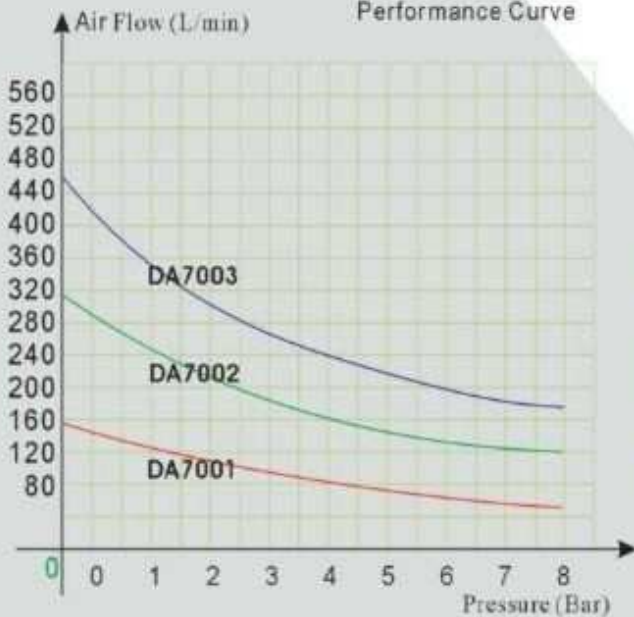

LA-7001D

LA7002

LA7002D

LA7003

LA7003D

LA7001C

# LAB-AIR

Clean Quiet Oil-Free

Performance Curve

Model	Volt/Hz	Power	L/min	R.P.M	dB(A)40	Bar	Lt	N.W (KG)	G.W (KG)	Dimensions (mm)
LA 7001	110/60~240/50	750W	152	1400	55	6-8	38	37	60	760x600x850
LA7002	110/60~240/50	1500W	304	1400	59	6-8	60	58	90	820x600x910
LA7002D	110/60~240/50	1500W	304	1400	59	6-8	60	55	106	820x900x910
LA7003	110/60~240/50	2250W	456	1400	60	6-8	80	92	137	1140x600x9100
LA70 03D	110/60~240/50	2250W	456	1400	60	6-8	80	102	157	1140x600x9100
LA7001C	110/60~240/50	750W	152	1400	45	6-8	38	47	70	910x650x1000